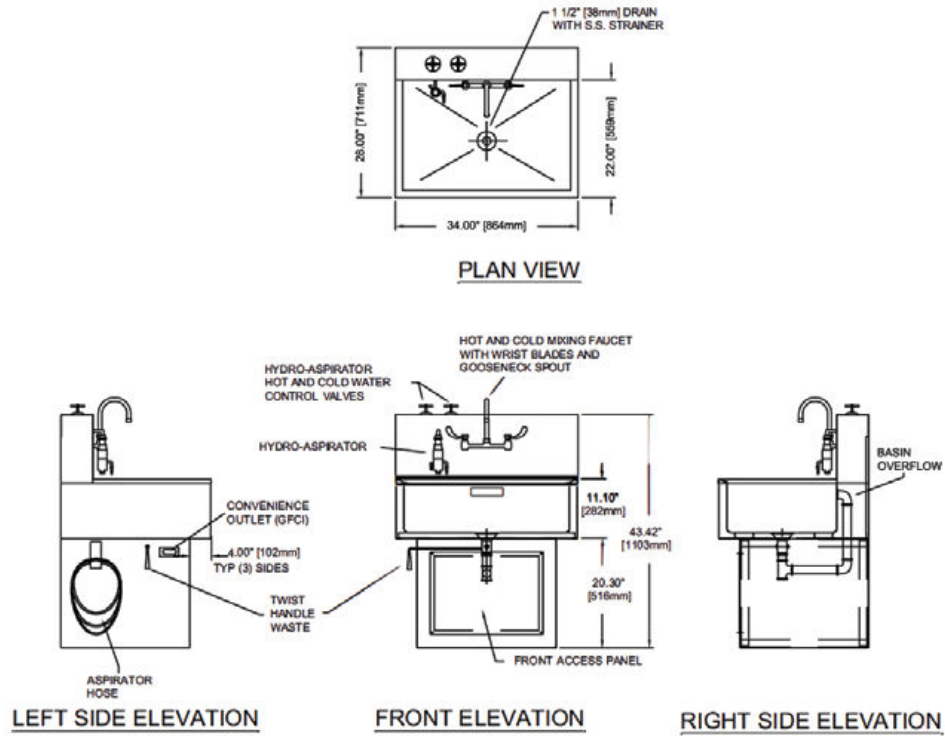

Utilities

Electrical (E)	15 AMP 125V AC or DC, Weatherproof, GFCI Duplex
Plumbing (P)	Hydro-aspirator: Water-powered vacuum generator Sink faucet: Hot and cold mixing faucet.
Water (W)	Water service control, mixing faucet, 60" of aspirator hose; factory installed and hooked up.
Waste Assembly (WA)	1.5" IPS twist handle, Waste rear connected overflow, Chrome-plated brass; factory installed & hooked up.

Drawings