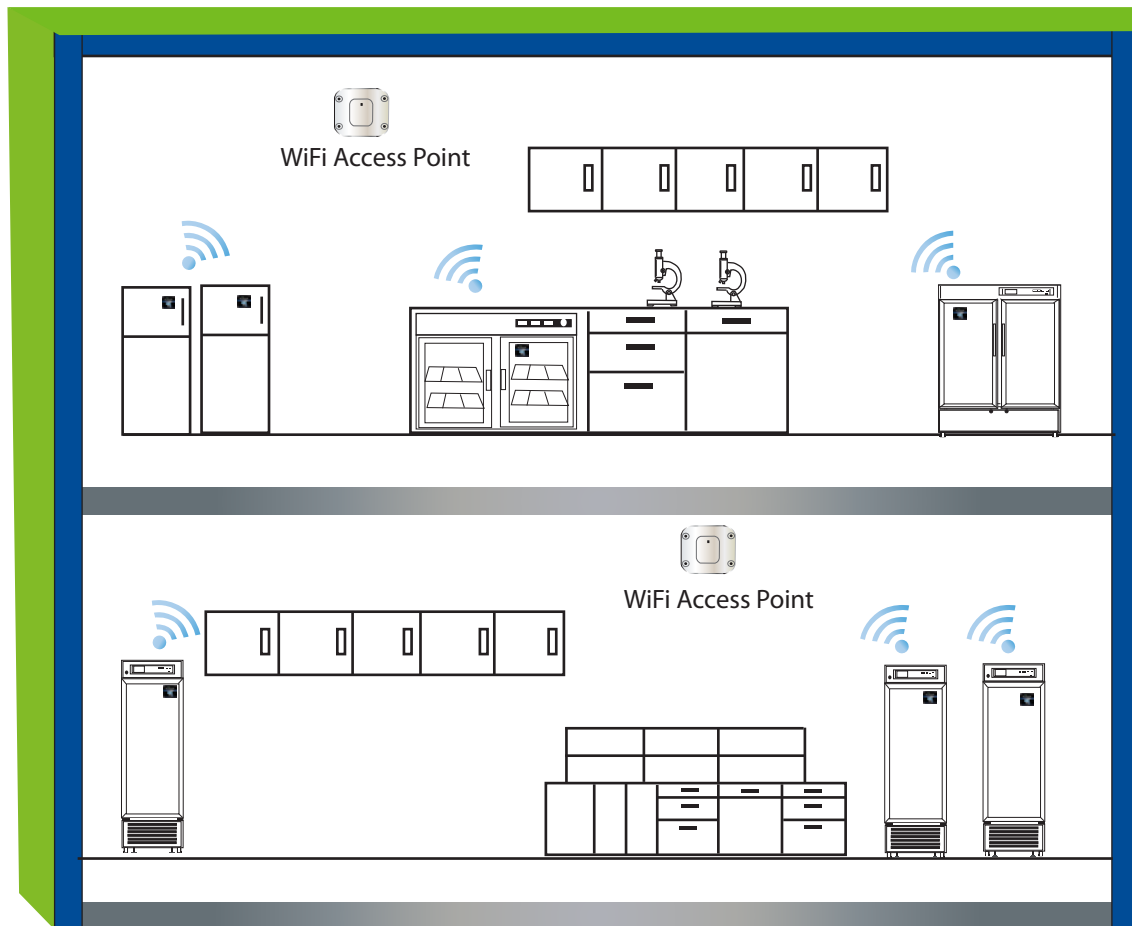

REPRESENTED BY:

BCASCIENTIFIC INCORPORATED

3395 Brett Road, Mississauga, ON, L5L 4N7

www.BCAScientific.com

Phone:905-820-6125 / Fax:905*820*8958