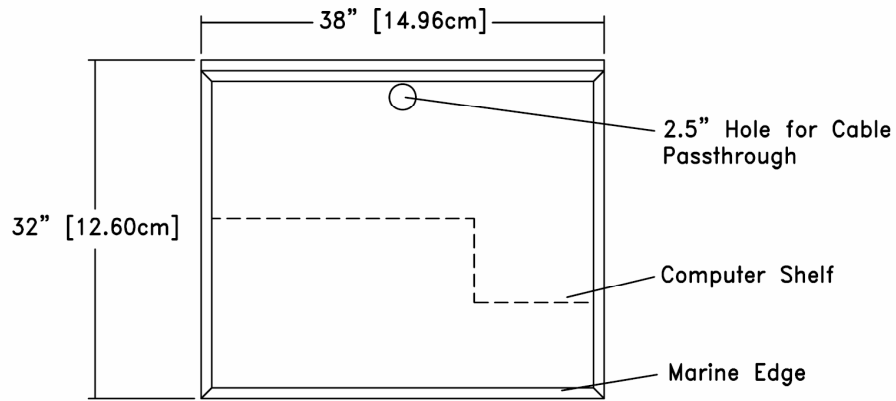

The worksurface features a marine edge for containing spills. Adjustable legs allow for the entire workstation to be fixed at a wide range of heights.

Other features include an integral backsplash, lockable instrument drawer and computer shelf.