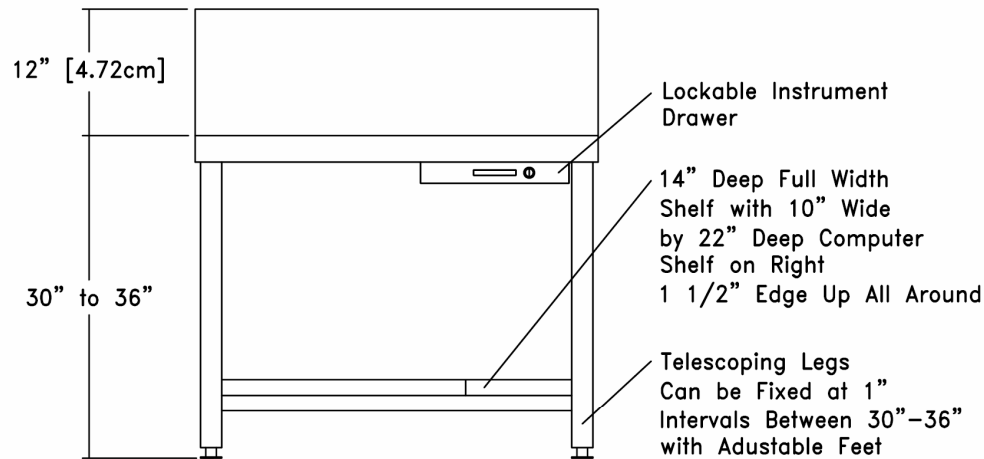

The worksurface features a marine edge for containing spills. Adjustable legs allow for the entire workstation to be fixed at a wide range of heights.

Other features include an integral backsplash, lockable instrument drawer and computer shelf.

All Stainless Steel Construction

Scale 1:16

3-19560 96th Ave. Surrey, B.C.
Phn:604-888-9056 Fax:604-888-9083

CLIENT	
DESCRIPTION	Custom Counter Macroimaging Table
DWG NO.	CC38x32AH
Sheet	1 of 1

REV 0

Date